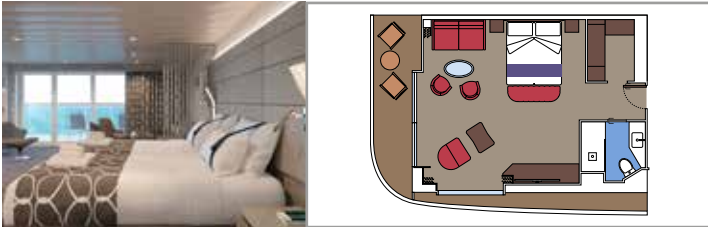

 15-16

 2

- › Wardrobe
- › Bathroom with shower and hairdryer

The images are representative only. Size, layout and furniture may vary (within the same cabin category).

SUITE AUREA

INCLUDED FACILITIES

- Some Suites have balcony with private whirlpool
- Some Suites have balcony overlooking the Promenade
- Some Suites have sitting area with double sofa bed
- Spacious wardrobe
- Comfortable double bed or single beds (on request)
- Bathroom with shower or bathtub and hairdryer
- Interactive TV, telephone, safe, minibar and air conditioning
- Wifi connection available (for a fee)

GRAND SUITE AUREA WITH TERRACE AND WHIRLPOOL SXJ

SXJ

 ≈35
  ≈37-46
  15-16
  4

- › Large balcony with private whirlpool bath
- › Sitting area with double sofa bed

GRAND SUITE AUREA WITH TERRACE SXT

SXT

 ≈35
  ≈25-35
  11-14
  4

- › Premium balcony
- › Sitting area with double sofa bed

GRAND SUITE AUREA SX

SX

 ≈35
  ≈8-9
  9-10
  4

- › Balcony
- › Sitting area with double sofa bed

PREMIUM SUITE AUREA SL1

SL1

 ≈25
  ≈4
  12-14
  6