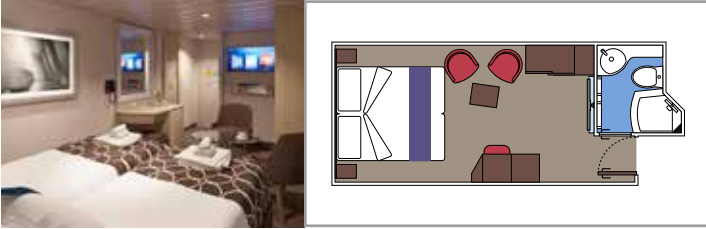

INTERIOR

INCLUDED FACILITIES

- Wardrobe
- Comfortable double bed which can be converted in two single beds (on request)
- Pullman beds for the 4 guests cabins
- Bathroom with shower and hairdryer
- Interactive TV, telephone, safe, minibar and air conditioning
- Wifi connection available (for a fee)

DELUXE INTERIOR

IR2

≈15
15-21
4