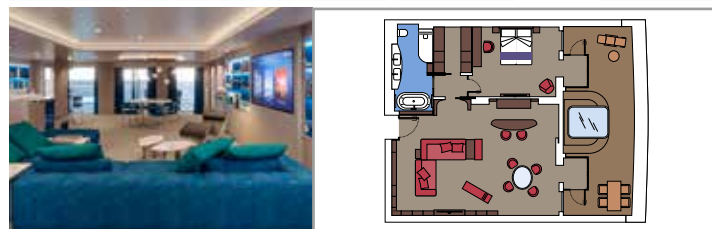

MSC YACHT CLUB	Exclusive services	Seats	Surface (m²)	Deck
MSC YACHT CLUB CONCIERGE	Reception with 24-hour concierge service			19 Paris
152 SUITES WITH BUTLER SERVICE	24-hour butler service	146	547	19 Paris
TOP SAIL LOUNGE	MSC Yacht Club panoramic lounge			19 Paris
MSC YACHT CLUB RESTAURANT	Exclusive restaurant	208	375	20 Lisbon
MSC YACHT CLUB GRILL & BAR	Buffet and grill	333	1.793	21 Valletta 22 Amsterdam
MSC YACHT CLUB LANAI	Outdoor lounging venue			
MSC YACHT CLUB SUNDECK & POOL	Sundeck, bar, pool, whirlpool bath, lounge			

MSC YACHT CLUB OWNER'S SUITE WITH WHIRLPOOL BATH YC4

≈78
≈65
18
4
SUITE 18001

- › Large balcony with private whirlpool bath and outdoor living area
- › Floor-to-ceiling windows and glass doors
- › Separate dining and living room area
- › Bathroom with shower and imperial tub
- › Large walk-in wardrobe with shoe rack and luggage storage
- › Bar setup, refrigerator and espresso coffee machine

≈104
≈48
16
4
SUITE 16002

MSC YACHT CLUB ROYAL SUITE WITH WHIRLPOOL BATH YC3

≈51-58
≈42-51
16-18
4
SUITE 16002

- › Large balcony with private whirlpool bath and outdoor dining area
- › Walk-in wardrobe and luggage storage
- › Bathroom with large shower and tub (some cabins feature large tub only)
- › Bar setup, refrigerator and espresso coffee machine

The images are representative only. Size, layout and furniture may vary (within the same cabin category).