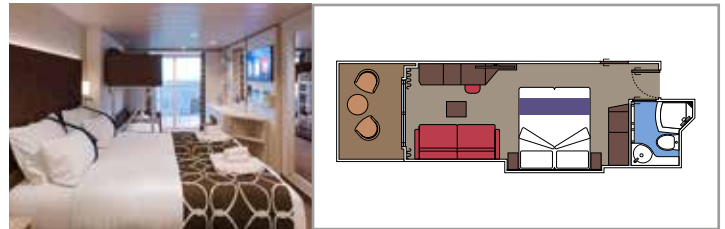

The images are representative only. Size, layout and furniture may vary (within the same cabin category).

INCLUDED FACILITIES

- Luxury suites with premium interiors
- Some Suites have balcony with private whirlpool
- Spacious wardrobe
- Comfortable double bed or single beds (on request)
- Bathroom with large shower and/or bathtub
- Interactive TV, telephone, safe, minibar and air conditioning
- Wifi connection included

 15-16

 2

- › Wardrobe
- › Bathroom with shower and hairdryer

The images are representative only. Size, layout and furniture may vary (within the same cabin category).

SUITE AUREA

INCLUDED FACILITIES

- Some Suites have balcony with private whirlpool
- Some Suites have balcony overlooking the Promenade
- Some Suites have sitting area with double sofa bed
- Spacious wardrobe
- Comfortable double bed or single beds (on request)
- Bathroom with shower or bathtub and hairdryer
- Interactive TV, telephone, safe, minibar and air conditioning
- Wifi connection available (for a fee)

 Cabin size (m²)

 Balcony size (m²)

 Deck location

 Accommodating up to

BALCONY

INCLUDED FACILITIES

- Some cabins have balcony overlooking the Promenade
- Some cabins have partial view
- Sitting area with sofa
- Wardrobe
- Comfortable double bed which can be converted in two single beds (on request)
- Bathroom with shower and hairdryer
- Interactive TV, telephone, safe, minibar and air conditioning
- Wifi connection available (for a fee)

DELUXE BALCONY BR1

 ≈17
  ≈3-8
  9-10
  4

DELUXE BALCONY WITH PARTIAL VIEW BP

 ≈17
  ≈3
  15-16
  4

› Balcony with partial view

The images are representative only. Size, layout and furniture may vary (within the same cabin category).