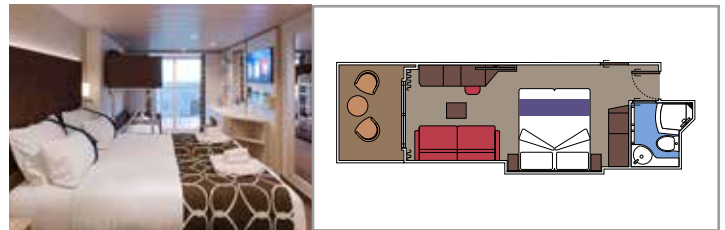

The images are representative only. Size, layout and furniture may vary (within the same cabin category).

INCLUDED FACILITIES

- Luxury suites with premium interiors
- Some Suites have balcony with private whirlpool
- Spacious wardrobe
- Comfortable double bed or single beds (on request)
- Bathroom with large shower and/or bathtub
- Interactive TV, telephone, safe, minibar and air conditioning
- Wifi connection included

 15-16

 2

- › Wardrobe
- › Bathroom with shower and hairdryer

The images are representative only. Size, layout and furniture may vary (within the same cabin category).

SUITE AUREA

INCLUDED FACILITIES

- Some Suites have balcony with private whirlpool
- Some Suites have balcony overlooking the Promenade
- Some Suites have sitting area with double sofa bed
- Spacious wardrobe
- Comfortable double bed or single beds (on request)
- Bathroom with shower or bathtub and hairdryer
- Interactive TV, telephone, safe, minibar and air conditioning
- Wifi connection available (for a fee)

 Cabin size (m²)

 Balcony size (m²)

 Deck location

 Accommodating up to

BALCONY

INCLUDED FACILITIES

- Some cabins have balcony overlooking the Promenade
- Some cabins have partial view
- Sitting area with sofa
- Wardrobe
- Comfortable double bed which can be converted in two single beds (on request)
- Bathroom with shower and hairdryer
- Interactive TV, telephone, safe, minibar and air conditioning
- Wifi connection available (for a fee)

DELUXE BALCONY BR1

 ≈17
  ≈3-8
  9-10
  4

DELUXE BALCONY WITH PARTIAL VIEW BP

 ≈17
  ≈3
  15-16
  4

› Balcony with partial view

The images are representative only. Size, layout and furniture may vary (within the same cabin category).