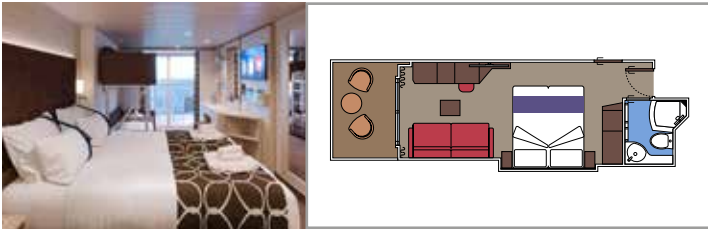

BALCONY

INCLUDED FACILITIES

- Some cabins have balcony overlooking the Promenade
- Some cabins have partial view
- Sitting area with sofa
- Wardrobe
- Comfortable double bed which can be converted in two single beds (on request)
- Bathroom with shower and hairdryer
- Interactive TV, telephone, safe, minibar and air conditioning
- Wifi connection available (for a fee)

DELUXE BALCONY AUREA BA

≈17
≈3-8
12-16
4