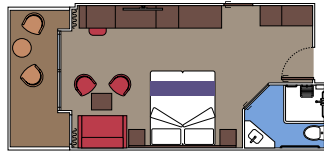

 Cabin size (m²)

 Balcony size (m²)

 Deck location

 Accommodating up to

BALCONY

INCLUDED FACILITIES

- Some cabins have balcony overlooking the Promenade
- Some cabins have partial view
- Sitting area with sofa
- Wardrobe
- Comfortable double bed which can be converted in two single beds (on request)
- Bathroom with shower and hairdryer
- Interactive TV, telephone, safe, minibar and air conditioning
- Wifi connection available (for a fee)

 ≈10
  11-19
  1

The images are representative only. Size, layout and furniture may vary (within the same cabin category).

 Cabin size (m²)

 Balcony size (m²)

 Deck location

 Accommodating up to

FACILITIES FOR GUESTS WITH DISABILITIES OR REDUCED MOBILITY

MSC YACHT CLUB DELUXE SUITE FOR GUESTS WITH DISABILITIES OR REDUCED MOBILITY

MSC YACHT CLUB

Available in:

- › **MSC Yacht Club Deluxe Suite (YC1)**
cabin size ≈25m²; balcony size ≈5m²; deck 18

SUITE AUREA