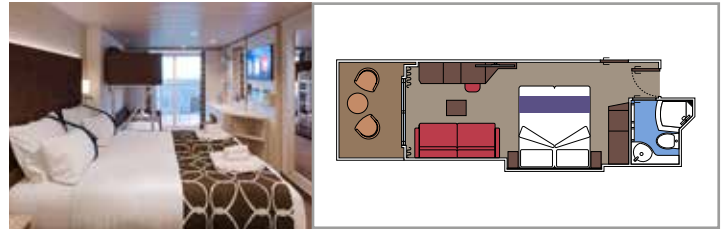

DELUXE BALCONY BR4

≈17
≈3
16
4