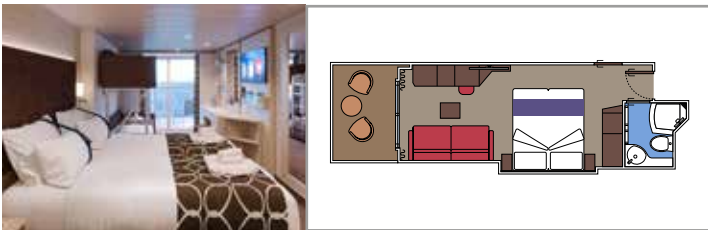

The images are representative only. Size, layout and furniture may vary (within the same cabin category).

INCLUDED FACILITIES

- Luxury suites with premium interiors
- Some Suites have balcony with private whirlpool
- Spacious wardrobe
- Comfortable double bed or single beds (on request)
- Bathroom with large shower and/or bathtub
- Interactive TV, telephone, safe, minibar and air conditioning
- Wifi connection included

 15-16

 2

- › Wardrobe
- › Bathroom with shower and hairdryer

The images are representative only. Size, layout and furniture may vary (within the same cabin category).

SUITE AUREA

INCLUDED FACILITIES

- Some Suites have balcony with private whirlpool
- Some Suites have balcony overlooking the Promenade
- Some Suites have sitting area with double sofa bed
- Spacious wardrobe
- Comfortable double bed or single beds (on request)
- Bathroom with shower or bathtub and hairdryer
- Interactive TV, telephone, safe, minibar and air conditioning
- Wifi connection available (for a fee)

 Cabin size (m²)

 Balcony size (m²)

 Deck location

 Accommodating up to

BALCONY

INCLUDED FACILITIES

- Some cabins have balcony overlooking the Promenade
- Some cabins have partial view
- Sitting area with sofa
- Wardrobe
- Comfortable double bed which can be converted in two single beds (on request)
- Bathroom with shower and hairdryer
- Interactive TV, telephone, safe, minibar and air conditioning
- Wifi connection available (for a fee)

DELUXE BALCONY BR1

 ≈17
  ≈3-8
  9-10
  4

DELUXE BALCONY WITH PARTIAL VIEW BP

 ≈17
  ≈3
  15-16
  4

› Balcony with partial view

The images are representative only. Size, layout and furniture may vary (within the same cabin category).