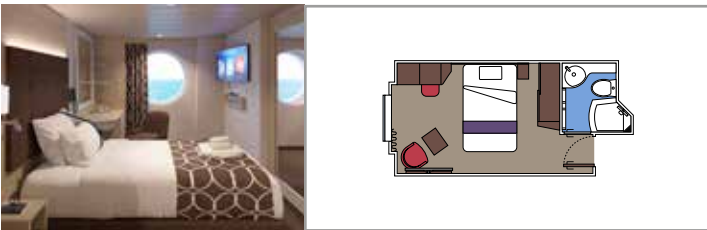

The images are representative only. Size, layout and furniture may vary (within the same cabin category).

INCLUDED FACILITIES

- Luxury suites with premium interiors
- Some Suites have balcony with private whirlpool
- Spacious wardrobe
- Comfortable double bed or single beds (on request)
- Bathroom with large shower and/or bathtub
- Interactive TV, telephone, safe, minibar and air conditioning
- Wifi connection included

 Cabin size (m²)

 Balcony size (m²)

 Deck location

 Accommodating up to

BALCONY

INCLUDED FACILITIES

- Some cabins have balcony overlooking the Promenade
- Some cabins have partial view
- Sitting area with sofa
- Wardrobe
- Comfortable double bed which can be converted in two single beds (on request)
- Bathroom with shower and hairdryer
- Interactive TV, telephone, safe, minibar and air conditioning
- Wifi connection available (for a fee)

 Balcony size (m²)

 Deck location

 Accommodating up to

OCEAN VIEW

INCLUDED FACILITIES

- Window with sea view
- Comfortable double bed or single beds (on request)
- Bathroom with shower and hairdryer
- Interactive TV, telephone, safe, minibar and air conditioning
- Wifi connection available (for a fee)

 ≈16
  10-12
  4

DELUXE OCEAN VIEW

OR1

 ≈15-16
  5-9
  4

STUDIO OCEAN VIEW

OS

 ≈12
  5-14
  1

The images are representative only. Size, layout and furniture may vary (within the same cabin category).