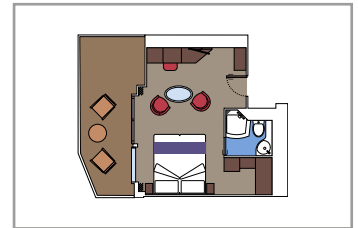

DELUXE SUITE AUREA WITH PROMENADE & OCEAN VIEW SRP

SRP

≈20
≈7

- › Balcony with Promenade and ocean view
- › Sitting area with double sofa bed or separate living room with double sofa bed
- › Deck 16
- › Accommodating up to 2 people

The images are representative only. Size, layout and furniture may vary (within the same cabin category).

Cabin size (m²)

Balcony size (m²)

Deck location

Accommodating up to