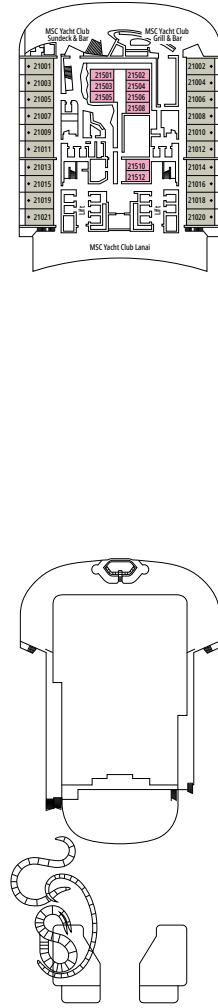

DECK 21
VALLETTA