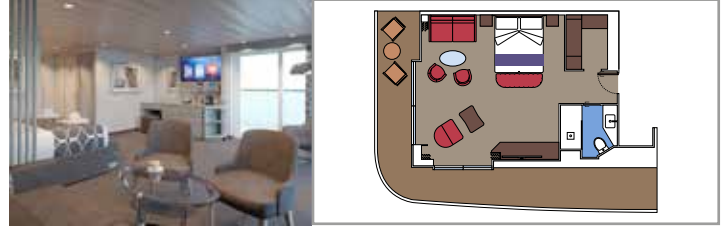

GRAND SUITE AUREA WITH TERRACE AND WHIRLPOOL SXJ

SXJ

 ≈35
  ≈37-46
  15-16
  4

- › Large balcony with private whirlpool bath
- › Sitting area with double sofa bed

GRAND SUITE AUREA WITH TERRACE SXT

SXT

 ≈35
  ≈25-35
  11-14
  4

- › Premium balcony
- › Sitting area with double sofa bed

GRAND SUITE AUREA SX

SX

 ≈35
  ≈8-9
  9-10
  4

- › Balcony
- › Sitting area with double sofa bed

PREMIUM SUITE AUREA SL1

SL1

 ≈25
  ≈4
  12-14
  6