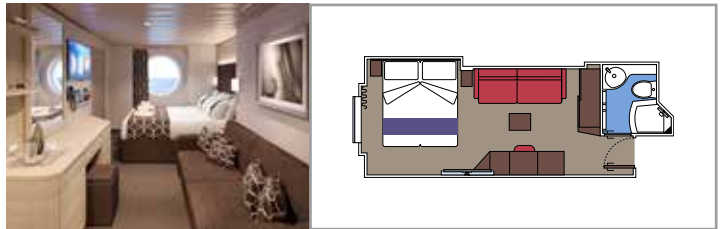

The images are representative only. Size, layout and furniture may vary (within the same cabin category).

INCLUDED FACILITIES

- Luxury suites with premium interiors
- Some Suites have balcony with private whirlpool
- Spacious wardrobe
- Comfortable double bed or single beds (on request)
- Bathroom with large shower and/or bathtub
- Interactive TV, telephone, safe, minibar and air conditioning
- Wifi connection included

 Cabin size (m²)

 Balcony size (m²)

 Deck location

 Accommodating up to

BALCONY

INCLUDED FACILITIES

- Some cabins have balcony overlooking the Promenade
- Some cabins have partial view
- Sitting area with sofa
- Wardrobe
- Comfortable double bed which can be converted in two single beds (on request)
- Bathroom with shower and hairdryer
- Interactive TV, telephone, safe, minibar and air conditioning
- Wifi connection available (for a fee)

 Balcony size (m²)

 Deck location

 Accommodating up to

OCEAN VIEW

INCLUDED FACILITIES

- Window with sea view
- Comfortable double bed or single beds (on request)
- Bathroom with shower and hairdryer
- Interactive TV, telephone, safe, minibar and air conditioning
- Wifi connection available (for a fee)

 ≈16
  10-12
  4

DELUXE OCEAN VIEW

OR1

 ≈15-16
  5-9
  4

STUDIO OCEAN VIEW

OS

 ≈12
  5-14
  1

The images are representative only. Size, layout and furniture may vary (within the same cabin category).