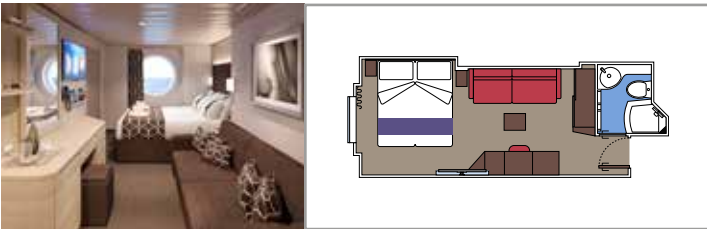

The images are representative only. Size, layout and furniture may vary (within the same cabin category).

INCLUDED FACILITIES

- Luxury suites with premium interiors
- Some Suites have balcony with private whirlpool
- Spacious wardrobe
- Comfortable double bed or single beds (on request)
- Bathroom with large shower and/or bathtub
- Interactive TV, telephone, safe, minibar and air conditioning
- Wifi connection included

 Cabin size (m²)

 Balcony size (m²)

 Deck location

 Accommodating up to

BALCONY

INCLUDED FACILITIES

- Some cabins have balcony overlooking the Promenade
- Some cabins have partial view
- Sitting area with sofa
- Wardrobe
- Comfortable double bed which can be converted in two single beds (on request)
- Bathroom with shower and hairdryer
- Interactive TV, telephone, safe, minibar and air conditioning
- Wifi connection available (for a fee)

 Balcony size (m²)

 Deck location

 Accommodating up to

OCEAN VIEW

INCLUDED FACILITIES

- Window with sea view
- Comfortable double bed or single beds (on request)
- Bathroom with shower and hairdryer
- Interactive TV, telephone, safe, minibar and air conditioning
- Wifi connection available (for a fee)

 ≈16
  10-12
  4

DELUXE OCEAN VIEW

OR1

 ≈15-16
  5-9
  4

STUDIO OCEAN VIEW

OS

 ≈12
  5-14
  1

The images are representative only. Size, layout and furniture may vary (within the same cabin category).