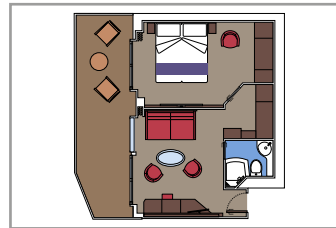

- › Premium balcony
- › Sitting area with double sofa bed

GRAND SUITE AUREA SX

SX

 ≈35
  ≈8-9
  9-10
  4

- › Balcony
- › Sitting area with double sofa bed

PREMIUM SUITE AUREA SL1

SL1

 ≈25
  ≈4
  12-14
  6

- › Balcony

JUNIOR SUITE AUREA SM

SM

 ≈17
  ≈13-17
  9
  4

- › Sundeck

PREMIUM SUITE AUREA WITH PROMENADE & OCEAN VIEW SLP

SLP

 ≈27
  ≈9

 Cabin size (m²)

 Balcony size (m²)

 Deck location

 Accommodating up to

BALCONY

INCLUDED FACILITIES

- Some cabins have balcony overlooking the Promenade
- Some cabins have partial view
- Sitting area with sofa
- Wardrobe
- Comfortable double bed which can be converted in two single beds (on request)
- Bathroom with shower and hairdryer
- Interactive TV, telephone, safe, minibar and air conditioning
- Wifi connection available (for a fee)