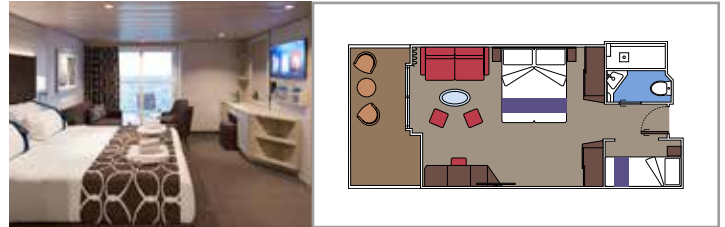

The images are representative only. Size, layout and furniture may vary (within the same cabin category).

INCLUDED FACILITIES

- Luxury suites with premium interiors
- Some Suites have balcony with private whirlpool
- Spacious wardrobe
- Comfortable double bed or single beds (on request)
- Bathroom with large shower and/or bathtub
- Interactive TV, telephone, safe, minibar and air conditioning
- Wifi connection included

 15-16

 2

- › Wardrobe
- › Bathroom with shower and hairdryer

The images are representative only. Size, layout and furniture may vary (within the same cabin category).

SUITE AUREA

INCLUDED FACILITIES

- Some Suites have balcony with private whirlpool
- Some Suites have balcony overlooking the Promenade
- Some Suites have sitting area with double sofa bed
- Spacious wardrobe
- Comfortable double bed or single beds (on request)
- Bathroom with shower or bathtub and hairdryer
- Interactive TV, telephone, safe, minibar and air conditioning
- Wifi connection available (for a fee)

- › Premium balcony
- › Sitting area with double sofa bed

GRAND SUITE AUREA SX

SX

 ≈35
  ≈8-9
  9-10
  4

- › Balcony
- › Sitting area with double sofa bed

PREMIUM SUITE AUREA SL1

SL1

 ≈25
  ≈4
  12-14
  6

 Cabin size (m²)

 Balcony size (m²)

 Deck location

 Accommodating up to

BALCONY

INCLUDED FACILITIES

- Some cabins have balcony overlooking the Promenade
- Some cabins have partial view
- Sitting area with sofa
- Wardrobe
- Comfortable double bed which can be converted in two single beds (on request)
- Bathroom with shower and hairdryer
- Interactive TV, telephone, safe, minibar and air conditioning
- Wifi connection available (for a fee)