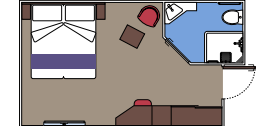

INTERIOR

Available in:

- › **Deluxe Interior (IR2)**
  cabin size ≈19m²; deck 15-16
- › **Deluxe Interior (IR1)**
  cabin size ≈19m²; deck 9, 10, 11, 12, 14

Some cabins for guests with disabilities or reduced mobility have twin beds that can't be converted into double beds. The images are representative only; the size, layout and furniture may vary (within the same cabin category).

FACILITIES FOR GUESTS WITH DISABILITIES OR REDUCED MOBILITY

Cabin door width	90 cm
Bathroom door width	88 cm
Size of cabin (floor space)	14 to ≈ 21,4 m²
Size of bathroom	3,3 m²
Is there a fold-down seat in the shower?	Yes
Height of seat from the floor	44 cm
Does the WC seat have grab rails?	Yes
Are wheelchairs available on board?	In limited numbers*
Are all decks accessible?	Yes
Are all lifeboats wheelchair-accessible?	No**
Do the lifts have deck indicators?	Visual - Audio & Braille; Braille on hand rails at stair landings, cabin doors, and directional signs
Can severely visually impaired/blind guests be catered for on the cruise?	Only with full-time carer

* Only for embarkation, disembarkation and emergencies.

** In the event of an emergency, dedicated personnel will help guests with disabilities or reduced mobility to board lifeboats.