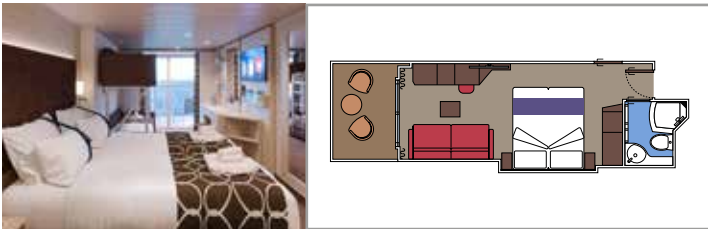

DELUXE BALCONY BR3

≈17
≈3
14-15
4