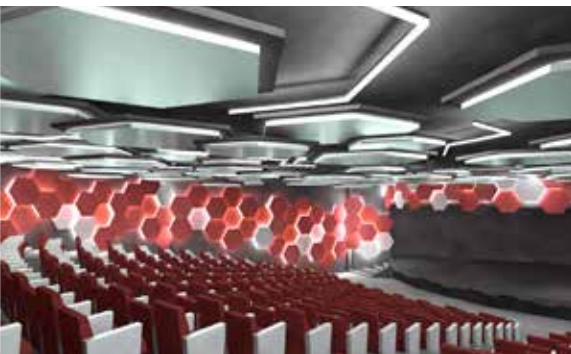

WORLD THEATRE

MSC SIGNATURE CASINO