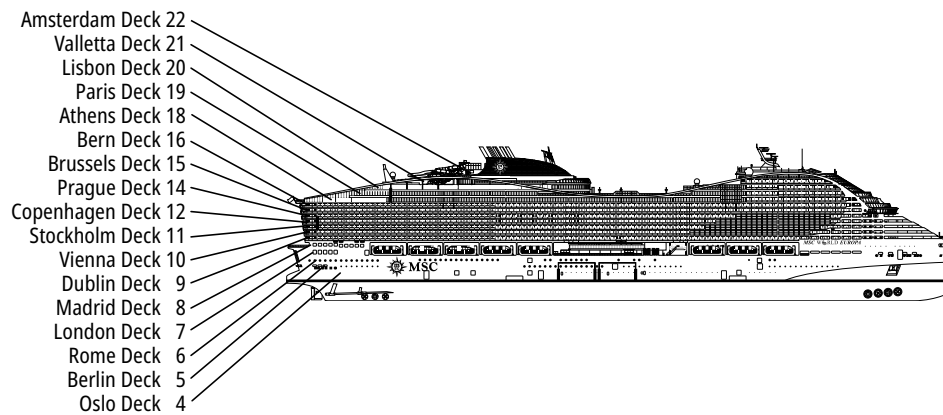

TECHNICAL CHARACTERISTICS OF THE SHIP

LA PLAGE

TECHNICAL CHARACTERISTICS OF THE SHIP

GROSS TONNAGE	215.863
LENGTH / BEAM / HEIGHT	333,3 m / 47 m / 68 m
SURFACE AREA	38.400 m ² public areas
PUBLIC AREA RATIO	5,68 m ² per guest
DECKS	21, included 16 for guests
LIFTS	39, included 23 for guests (included 4 Panoramic Lifts)
VOLTAGE (IN CABIN)	230/110 volts
MAXIMUM SPEED	22,7 knots
STABILIZERS	Stabilised with 2 fins
NUMBER OF GUESTS	6.762
NUMBER OF CABINS	2.626, included 66 for guests with disabilities or reduced mobility
CREW MEMBERS	2.138
POOLS	7, included 1 with sliding roof and 1 for the MSC Yacht Club
WHIRLPOOLS	13 whirlpool baths included 1 for the MSC Yacht Club
ENVIRONMENTAL TECHNOLOGY	The first ship in the MSC Cruises fleet powered by Liquefied Natural Gas (LNG), one of the world's cleanest marine fuels at scale