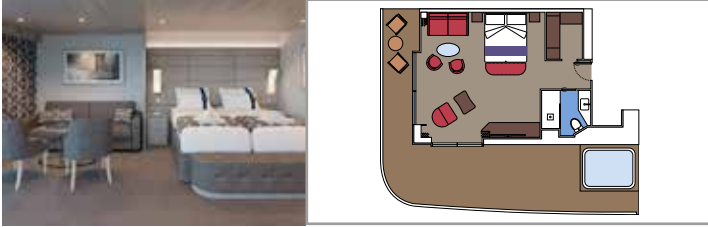

The images are representative only. Size, layout and furniture may vary (within the same cabin category).

INCLUDED FACILITIES

- Luxury suites with premium interiors
- Some Suites have balcony with private whirlpool
- Spacious wardrobe
- Comfortable double bed or single beds (on request)
- Bathroom with large shower and/or bathtub
- Interactive TV, telephone, safe, minibar and air conditioning
- Wifi connection included

 15-16

 2

- › Wardrobe
- › Bathroom with shower and hairdryer

The images are representative only. Size, layout and furniture may vary (within the same cabin category).

SUITE AUREA

INCLUDED FACILITIES

- Some Suites have balcony with private whirlpool
- Some Suites have balcony overlooking the Promenade
- Some Suites have sitting area with double sofa bed
- Spacious wardrobe
- Comfortable double bed or single beds (on request)
- Bathroom with shower or bathtub and hairdryer
- Interactive TV, telephone, safe, minibar and air conditioning
- Wifi connection available (for a fee)

GRAND SUITE AUREA WITH TERRACE AND WHIRLPOOL SXJ

SXJ

 ≈35
  ≈37-46
  15-16
  4

- › Large balcony with private whirlpool bath
- › Sitting area with double sofa bed

GRAND SUITE AUREA WITH TERRACE SXT

SXT

 ≈35
  ≈25-35
  11-14
  4

- › Premium balcony
- › Sitting area with double sofa bed

GRAND SUITE AUREA SX

SX

 ≈35
  ≈8-9
  9-10
  4

- › Balcony
- › Sitting area with double sofa bed

PREMIUM SUITE AUREA SL1

SL1

 ≈25
  ≈4
  12-14
  6