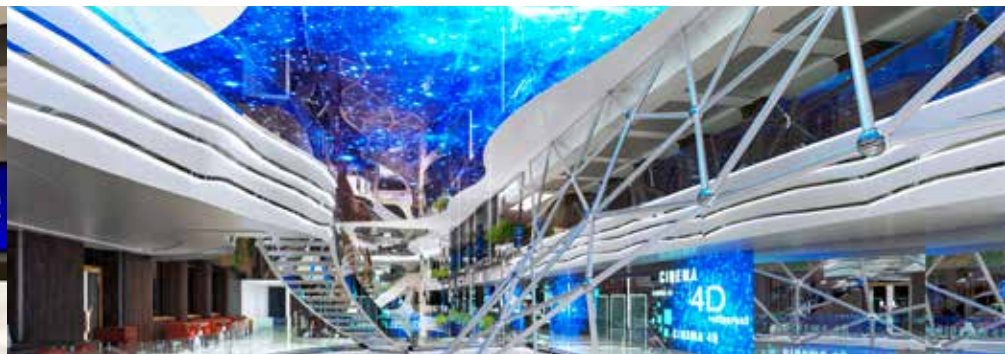

WORLD GALLERIA